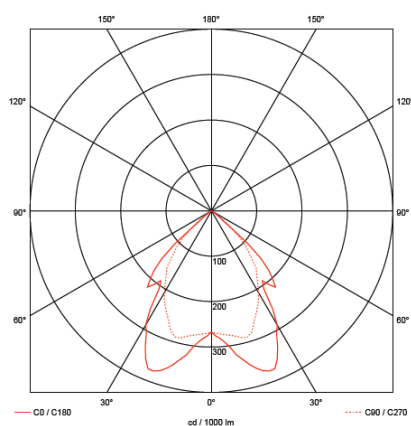

PRODUCT INFO

SQUARE

downlight CLIP-IN 90

- 600 x 600 mm.
- Opening tile 200 x 200 mm.
- Installation height 105 mm.
- Electronic ballast included.
- Pre-cabled lighting module with plug.
- All lighting modules come with a laser-cut tile in the same finishing as the ceiling.
- Includes suspension for trimless installation in the ceiling.
- Each panel is covered in a foil that is easy to remove in order to prevent any damage.
- Standard colour metallic silver or white. Other colours available on request.

ceilux 90 2x26W	45386

2xD/E 26W
 G24 Q3
 230V-50Hz
 EVG
 CE
 Φ 200 x 200 mm
 H=105 mm

NOT DIMMABLE EEI = A2
 DIMMABLE EEI = A1